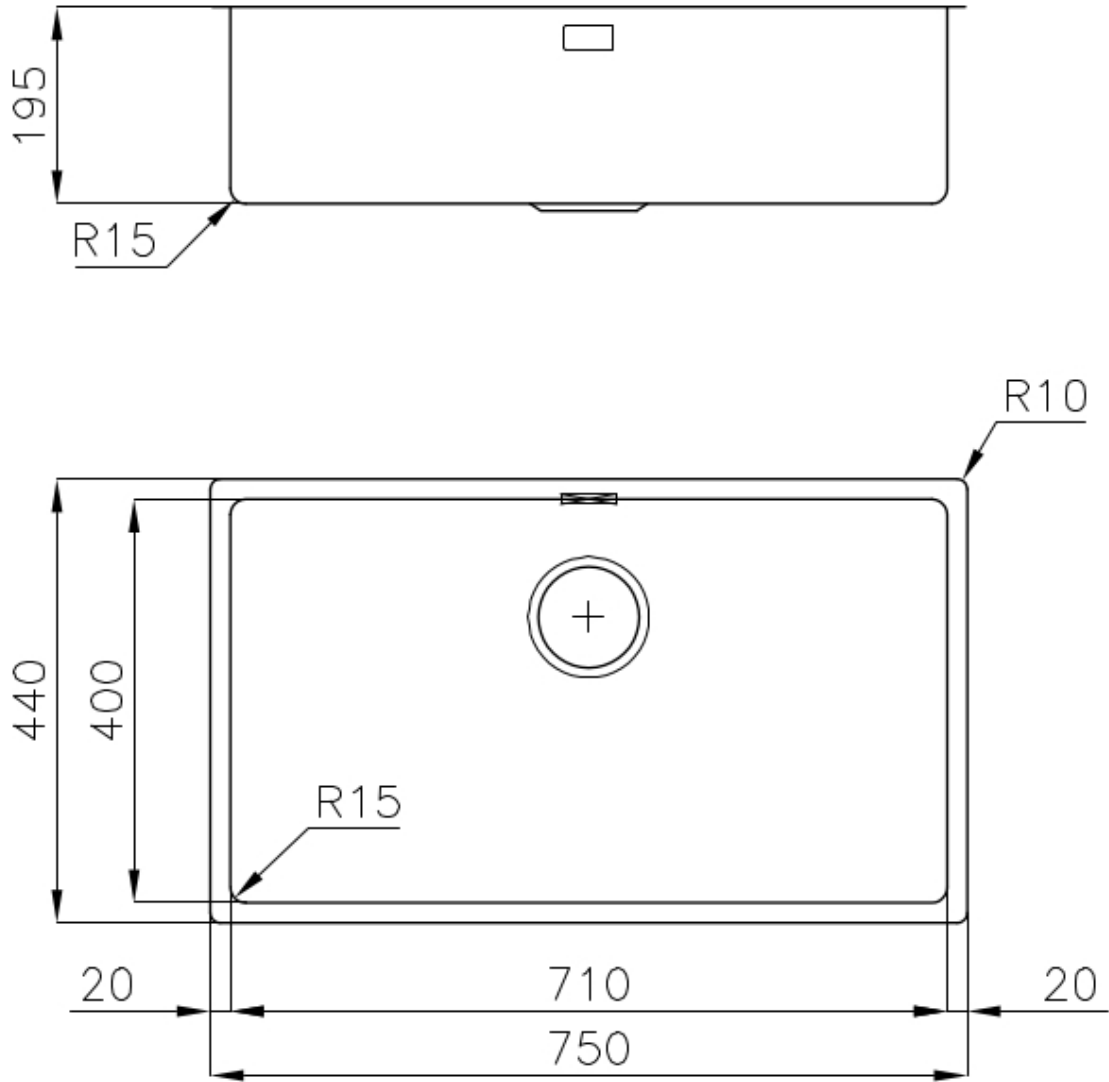

### DETAILS

Coloring Gold

Edge/Installation Type Undermount

Finish PVD

Material AISI 304 stainless steel

Texture Vintage

Base 80 cm

Dimensions 750 x 440 mm

Bowl dimension 710 x 400 mm

---

Number of bowls 1 bowl

---

Waste fitting 3,5" drain

---

---

**Basket 3,5" waste fitting** The drain is equipped with a large 3.5" drain, with the practical basket cap that prevents the discharge of solid parts.

---

**High thickness** 1mm thick steel. A significant thickness, which guarantees the maximum sturdiness and durability.

## TECHNICAL DATA

Cut out size  
Dimensioni per foratura top